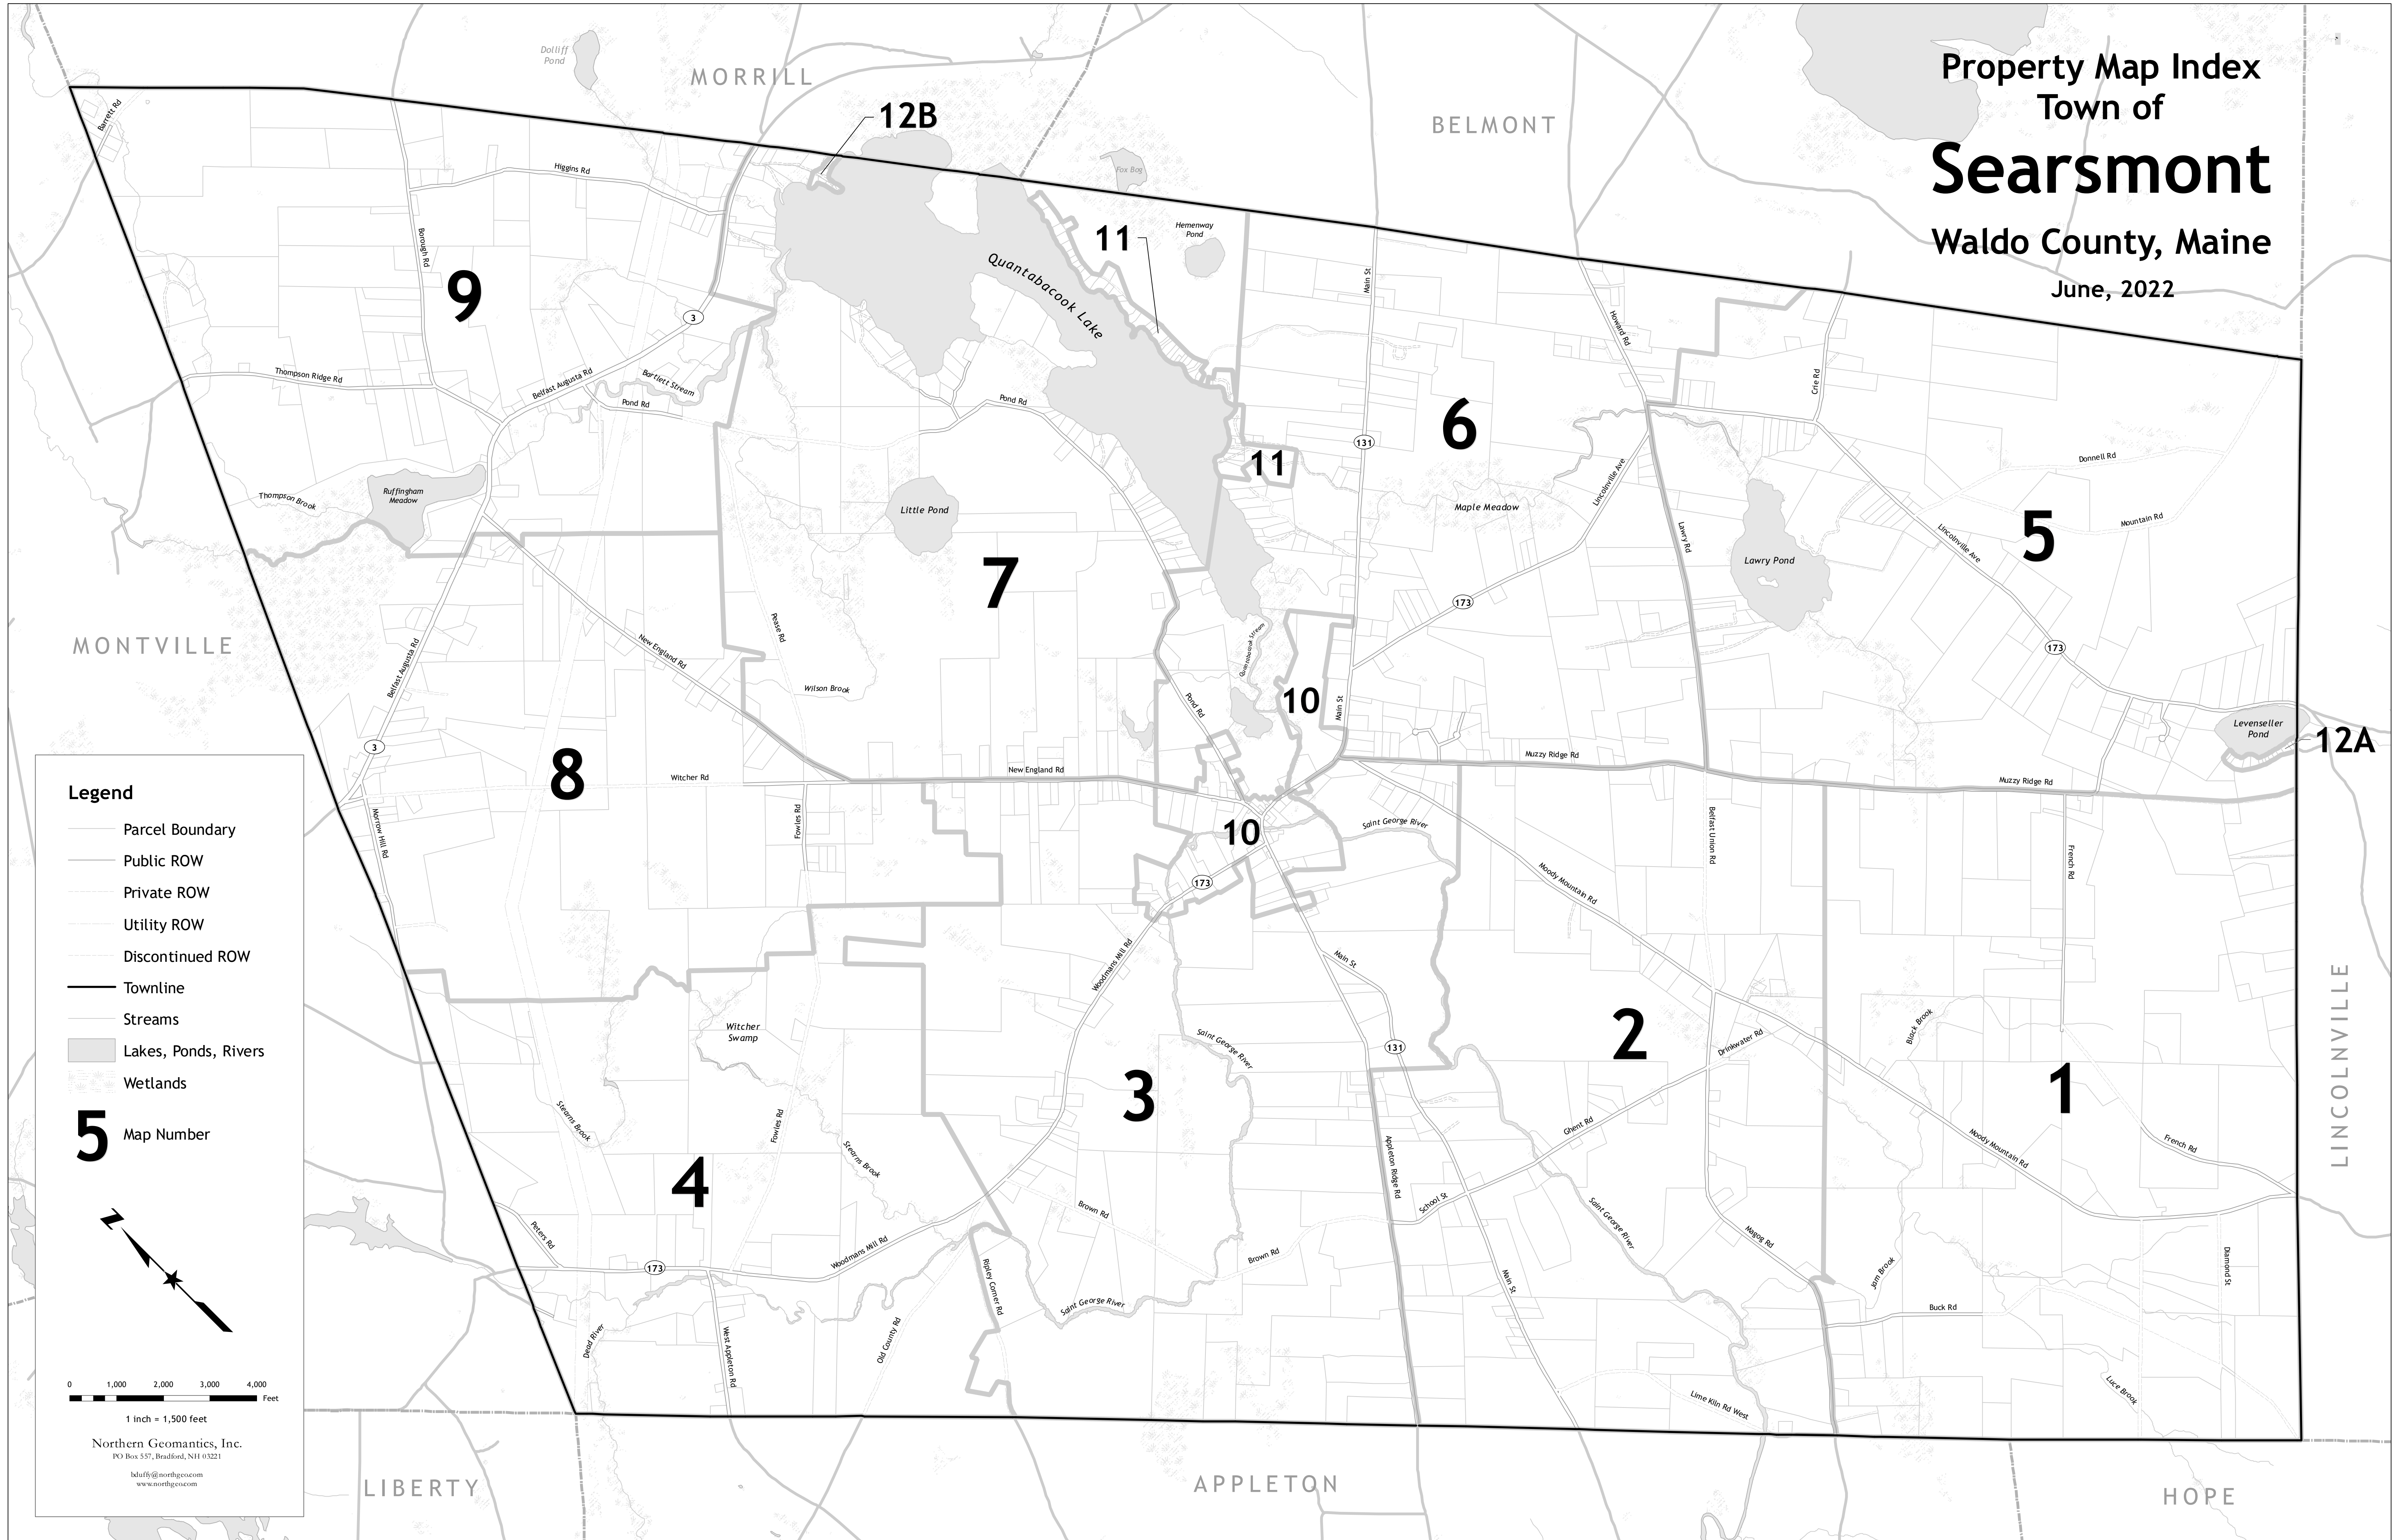

Property Map Index
 Town of
Searsmont
 Waldo County, Maine
 June, 2022

Legend

- Parcel Boundary
- Public ROW
- Private ROW
- Utility ROW
- Discontinued ROW
- Townline
- Streams
- Lakes, Ponds, Rivers
- Wetlands
- 5** Map Number

1 inch = 1,500 feet
 Northern Geomatics, Inc.
 PO Box 557, Bradford, NH 03221
 bduffy@northgeo.com
 www.northgeo.com